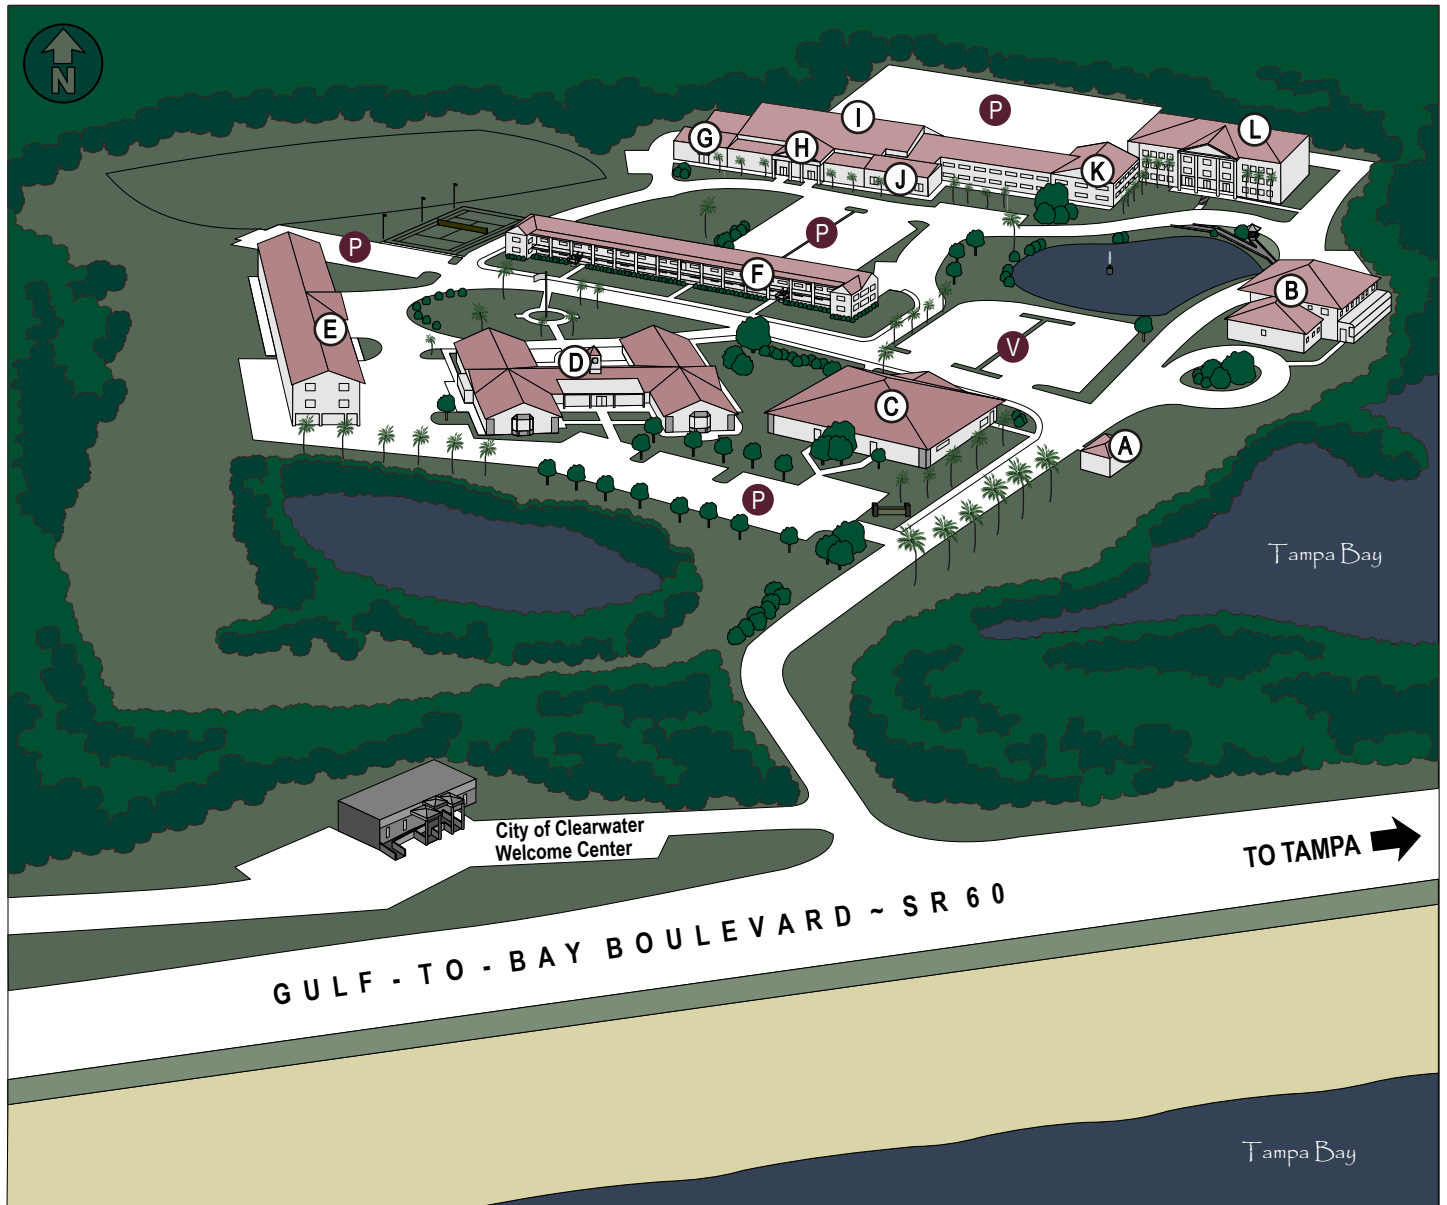

Clearwater Christian College

3400 Gulf-To-Bay Boulevard Clearwater, Florida 33759

www.clearwater.edu

Produced by tonnhaus design for Clearwater Christian College September 2003

(B) Campus Buildings (A-L)

- A. Welcome Center (security office)
- B. Cathcart Hall (administrative offices, dining hall)
- C. Easter Library
- D. Dambach Hall (admissions office, gospel center memorial chapel, classrooms)
- E. Paden Hall
- F. Emmons Hall
- G. Centre Court Café and Bookstore
- H. Post Office
- I. Gymnasium
- J. Rehearsal Hall
- K. Merritts Hall
- L. Steele Hall (classrooms and residence)

P Parking Lots

V Visitor Parking Lots

Visitors are encouraged to use the lot in front of the Easter Library; however, parking is allowed in any undesignated parking spot(s).